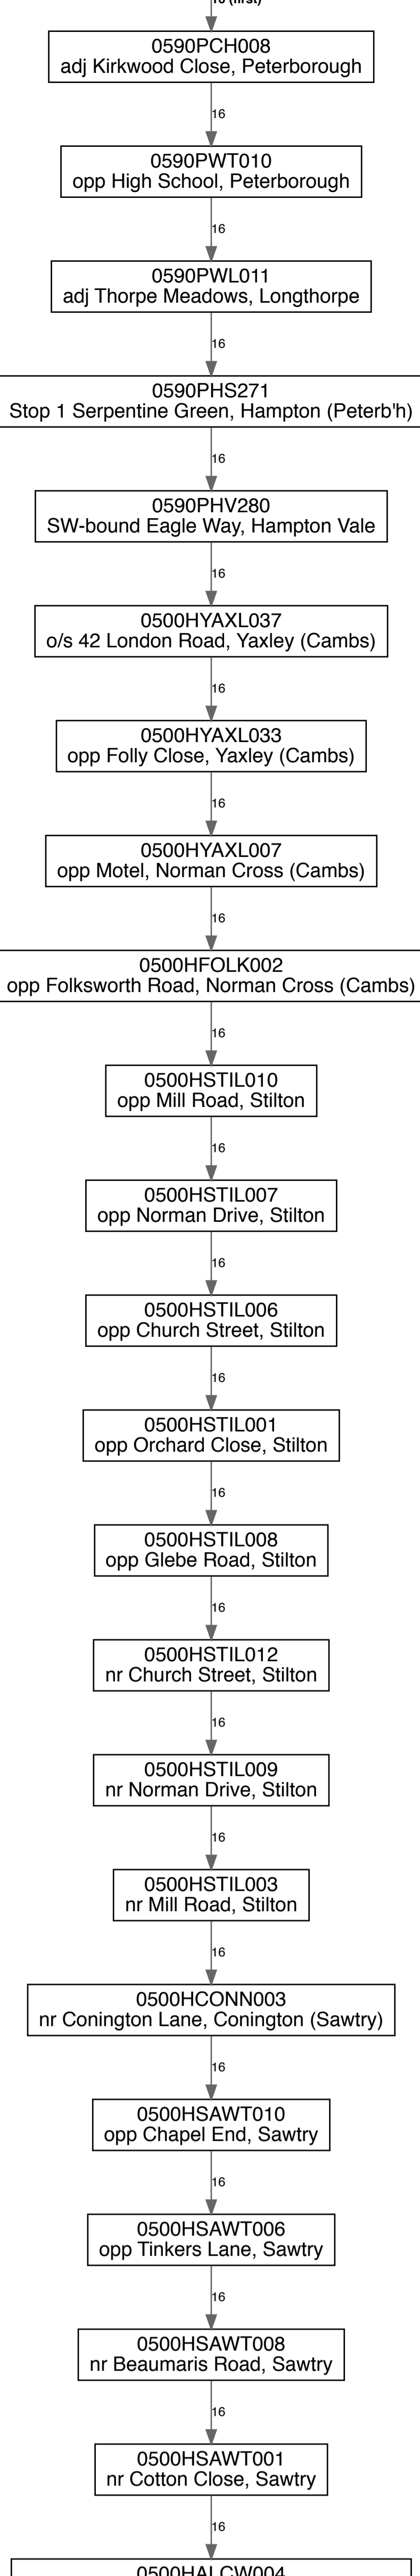

Bay 6 Queensgate Bus Station, Peterborough

Stagecoach in the Fens Blithe busway inbound  
Central Cambridge - Longstanton - St Ives - Huntingdon - Peterborough  
ea\_20-B-A-y08-1