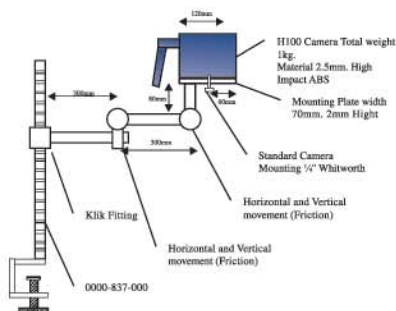

IG-H100 Mounting

Articulated Arm Mount

Trolley Mount

Tripod Mount

Wall Mount

Handheld

IG-H100 Camera Connections

Composite Video Output
Connect to the client PC

12Vdc Supply Input IrisGuard
Mains Power Supply

Camera Control Connect to
the serial port on the Client
PC