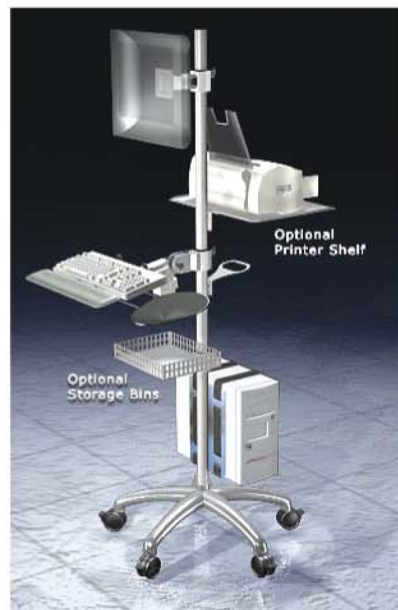

IG-H100 Mounting

Articulated Arm Mount

Trolley Mount

Tripod Mount

Wall Mount

Handheld

IG-H100 Camera Connections

Composite Video Output
Connect to the client PC

12Vdc Supply Input IrisGuard
Mains Power Supply

Camera Control Connect to
the serial port on the Client
PC