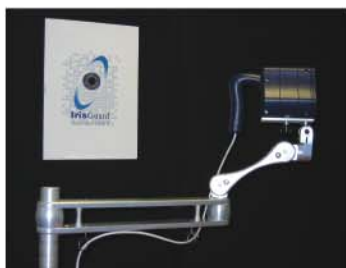

IG-H100 Mounting

Articulated Arm Mount

Trolley Mount

Tripod Mount

Wall Mount

Handheld

IG-H100 Camera Connections

Composite Video Output
Connect to the client PC

12Vdc Supply Input IrisGuard
Mains Power Supply

Camera Control Connect to
the serial port on the Client
PC