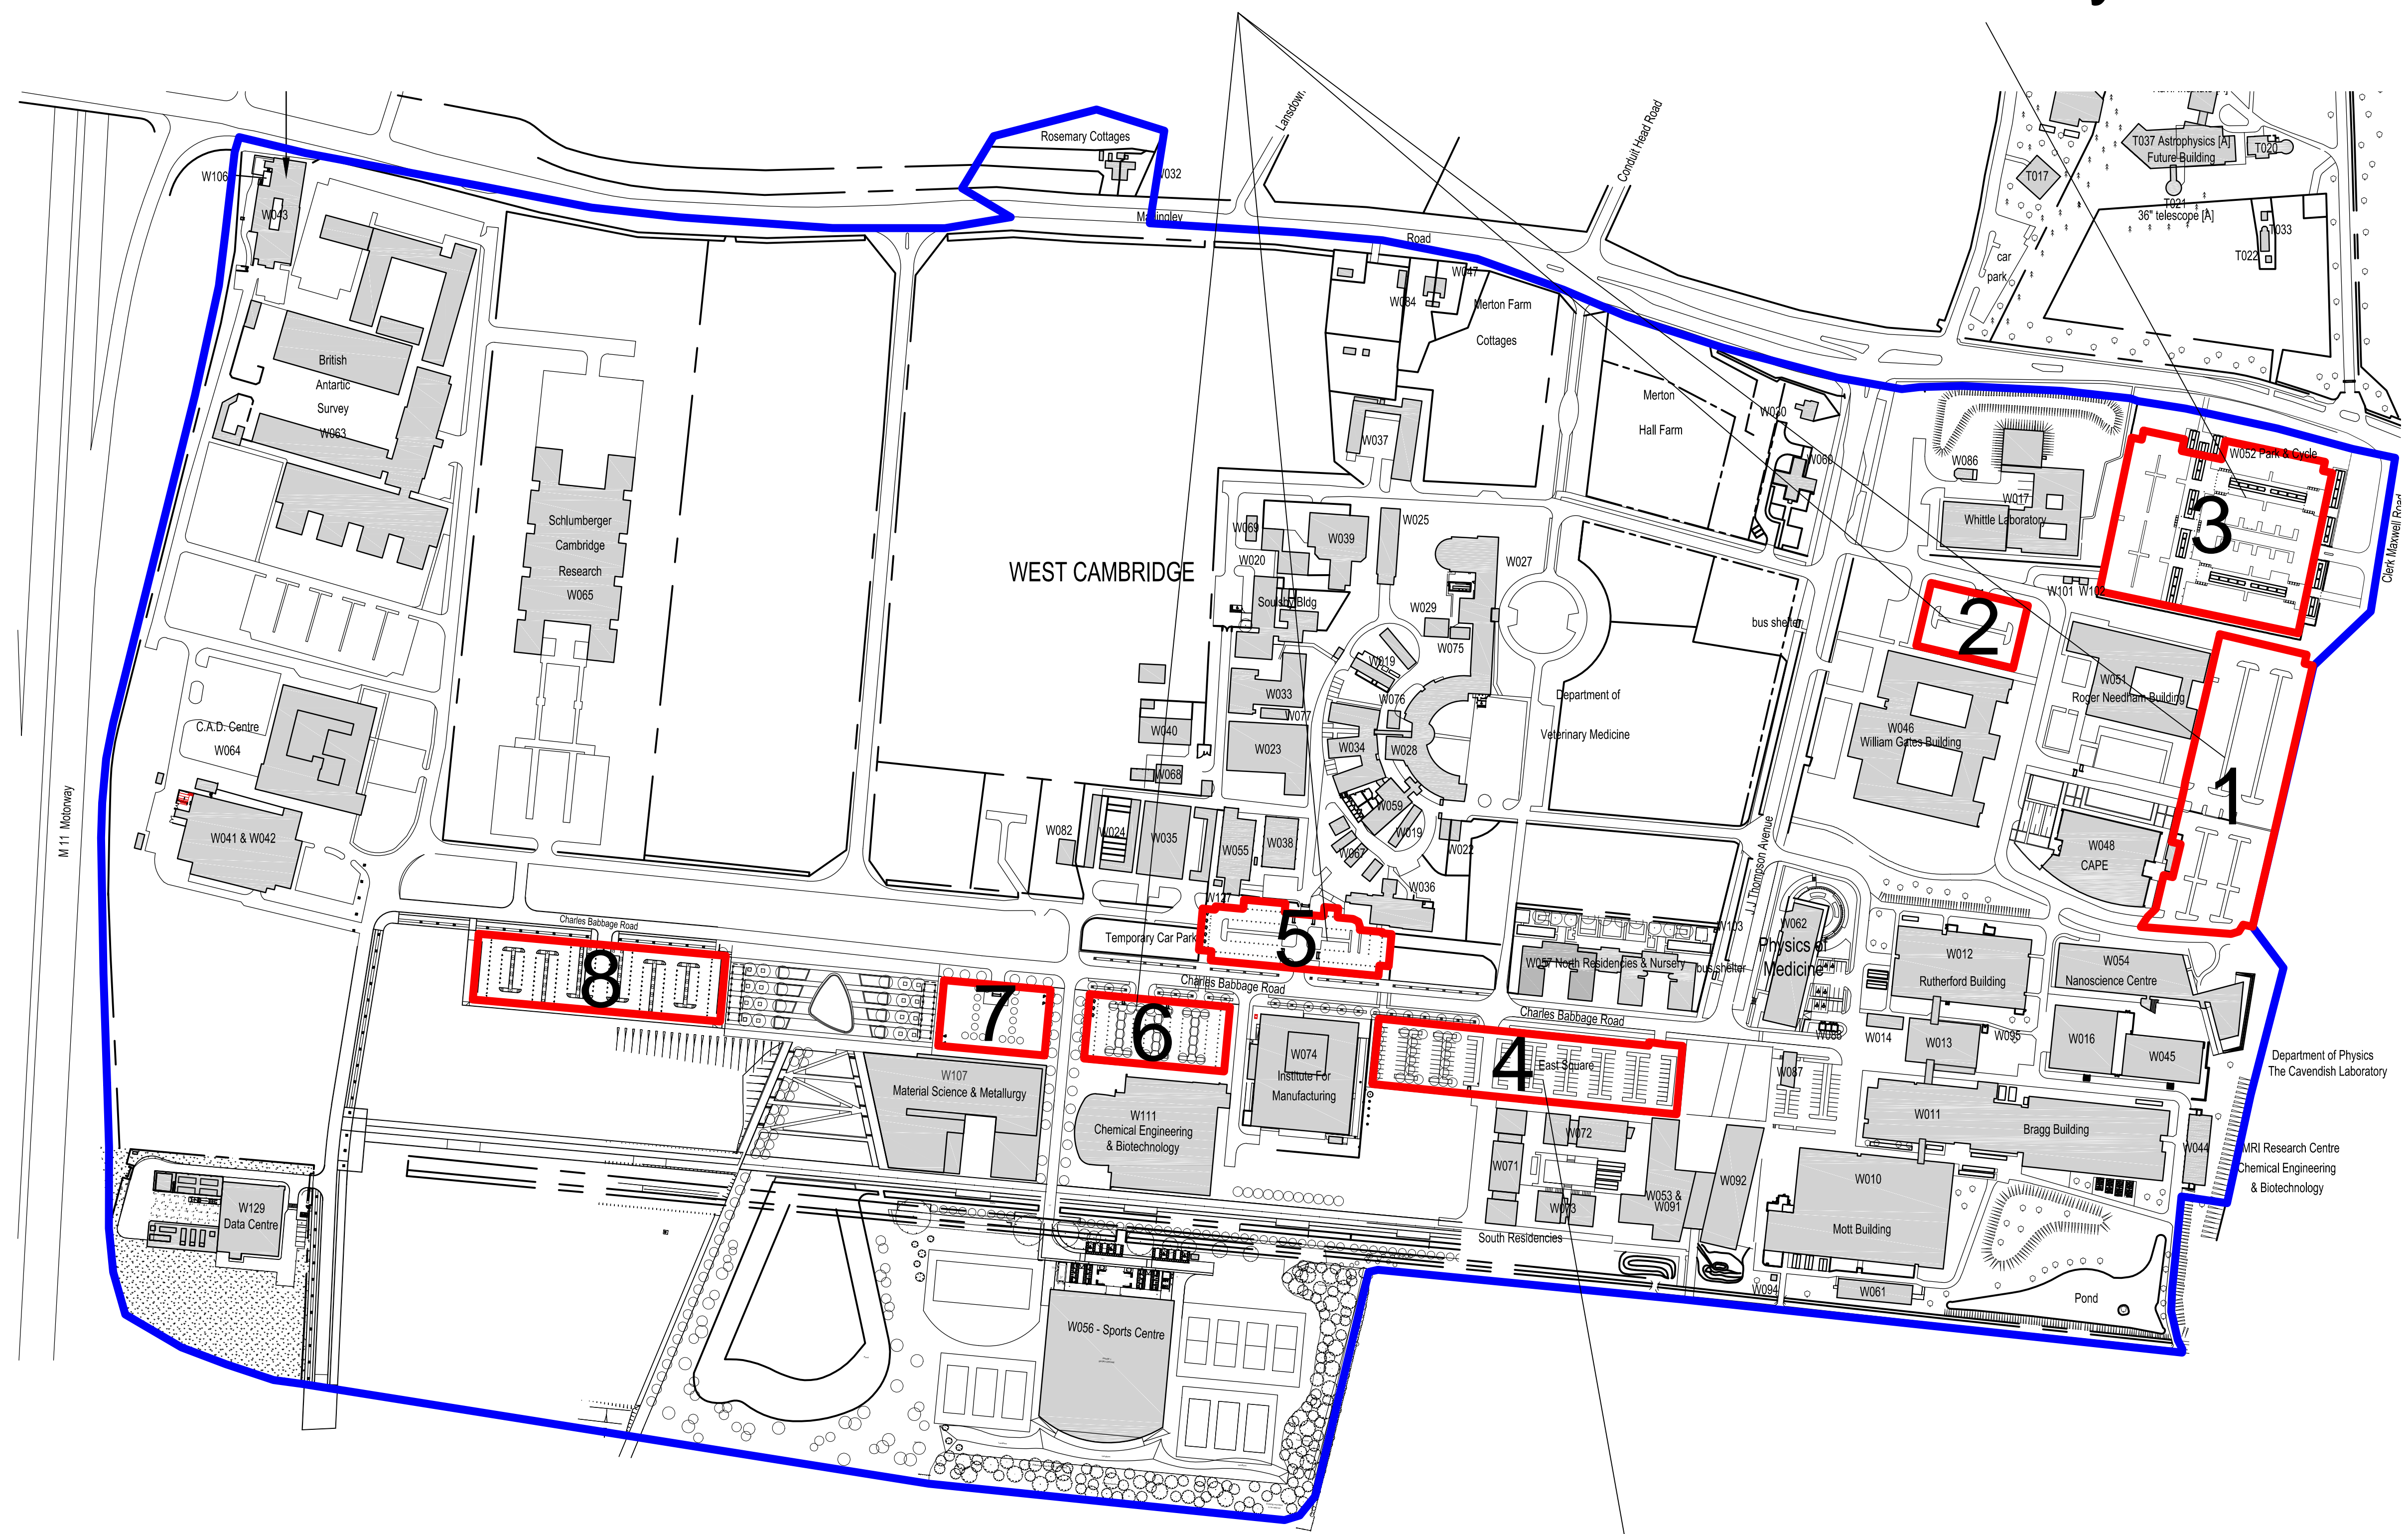

Based on Capacity Drawing:
Date of Capacity Capture:

Staff Car Parks

Park & Cycle

Visitors Car Park

Originators Project Number

74 Trumpington Street, Cambridge, CB2 1RW, Tel: 01223 337770

Project
As Built

Description
**West Cambridge Car Parking Site Plan
Site Location Plan
West Cambridge Site**

Scale	Date	Drawn	Checked
1:2500 @ A1	05/06/2014	Ig447	SM
Project	Owner	Status	Revision
	UOC	AB	P1

Drawing no
West Cambridge Car Park Site Plan