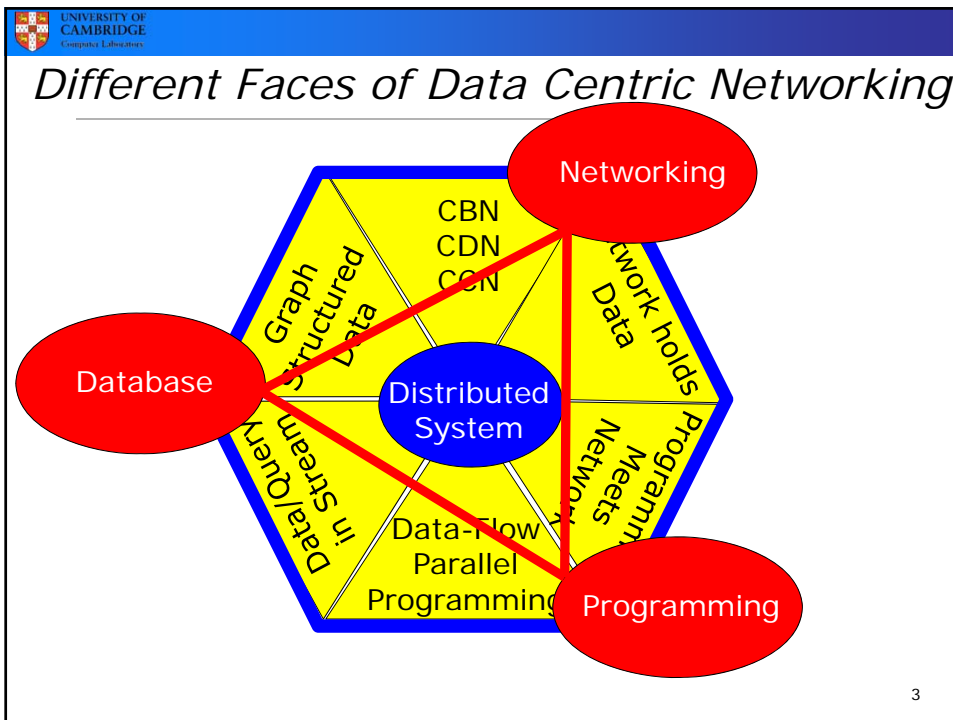

UNIVERSITY OF CAMBRIDGE
Computer Laboratory

Data Centric Networking: Wrapup

Eiko Yoneki

University of Cambridge Computer Laboratory

Data Centric Networking

- Which session's topic did you enjoy the most?
- What topic do you want to explore if you go on research work?
- What do your future vision of data centric networking?

5

Data Centric Networking

- That's all!
- Thanks for working hard in this course!

- Do not forget 2 more reports !

6