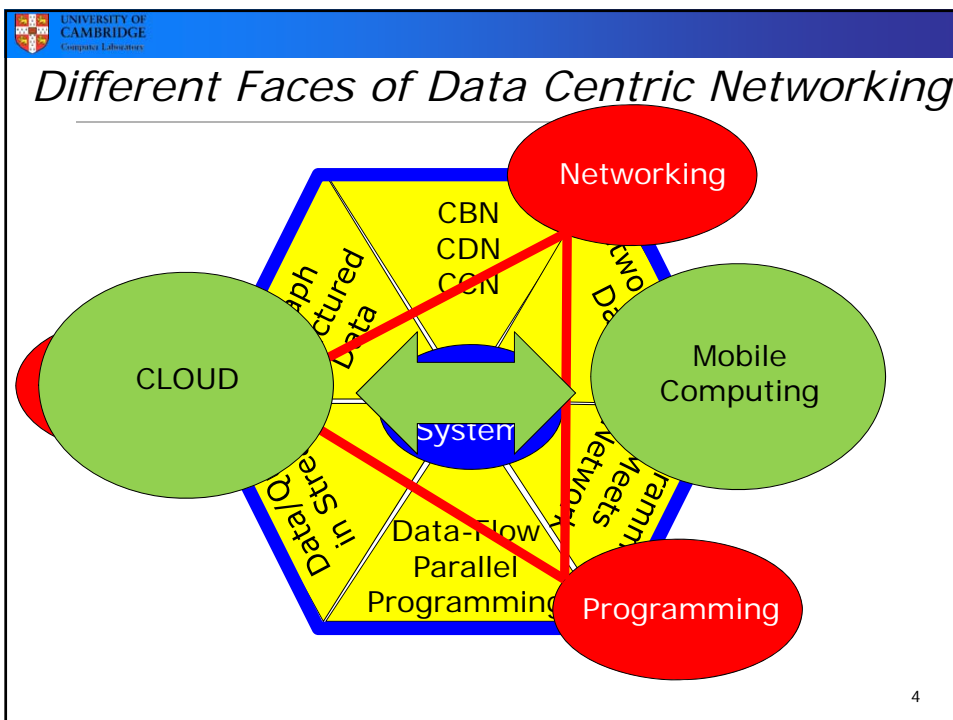

UNIVERSITY OF CAMBRIDGE
Computer Laboratory

Data Centric Networking: Wrapup

Eiko Yoneki

University of Cambridge Computer Laboratory

Data Centric Networking

- Which session's topic did you enjoy the most?
- What topic do you want to explore if you go on research work?
- What do your future vision of data centric networking?

5

Data Centric Networking

- That's all!
- Thanks for working hard in this course!

- Do not forget 2 more reports !

6