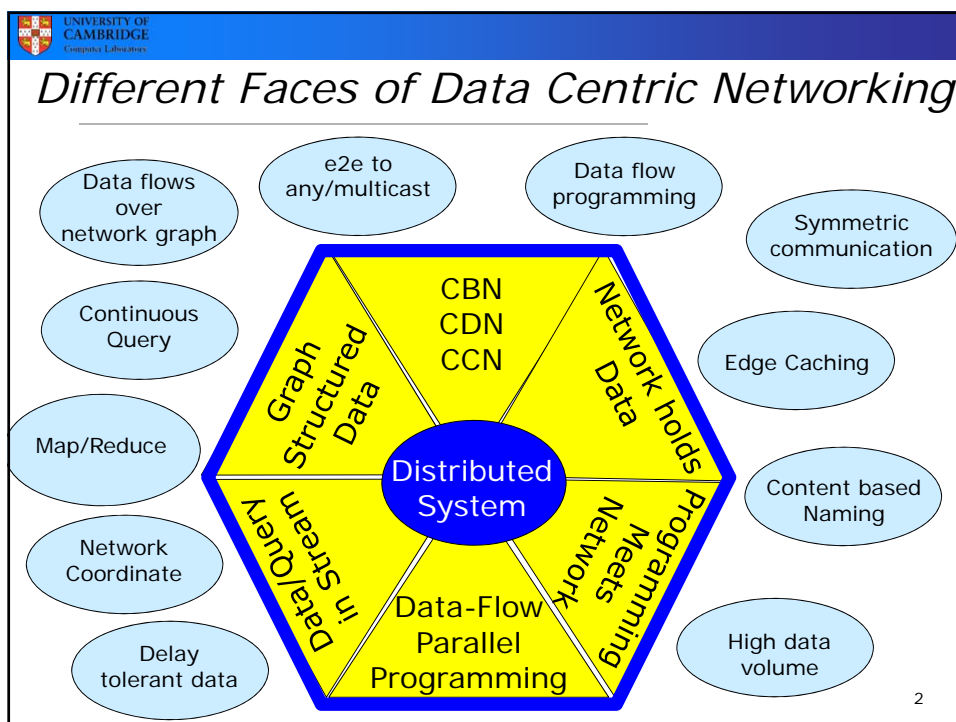

UNIVERSITY OF CAMBRIDGE
Computer Laboratory

Data Centric Networking: Wrapup

Eiko Yoneki

University of Cambridge Computer Laboratory

Data Centric Networking

- Which session's topic did you enjoy the most?
- What topic do you want to explore if you go on research work?
- What do your future vision of data centric networking?