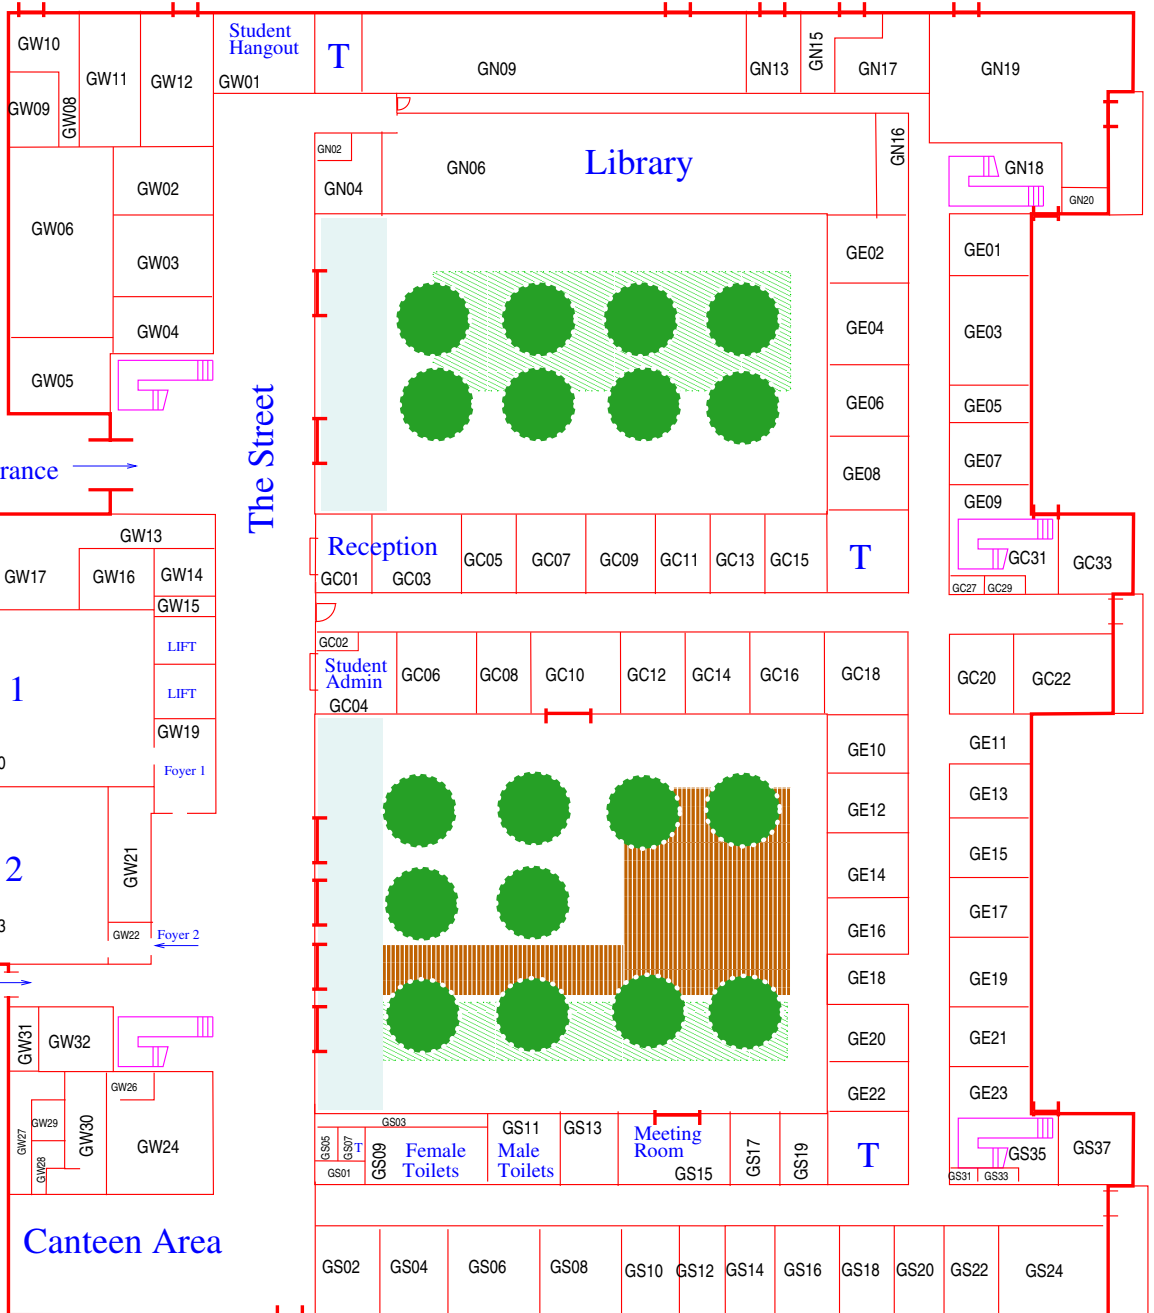

**William Gates Building
Ground Floor**

Car Park

Fire Assembly Point

Main Entrance →

Cycle Compound

Student Entrance →

The Street

Canteen Area