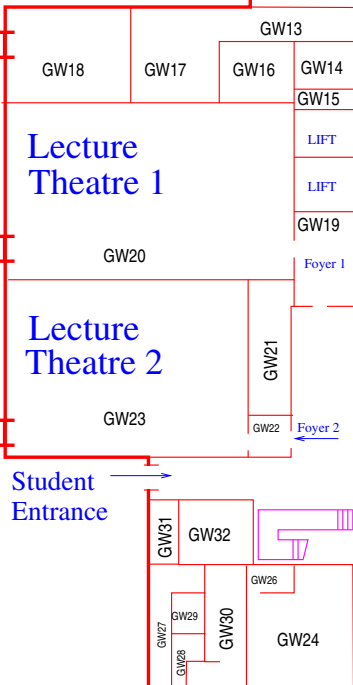

**William Gates Building
Ground Floor**

Car Park

Fire Assembly Point

Main Entrance →

Cycle Compound

Student Entrance →

The Street

Canteen Area